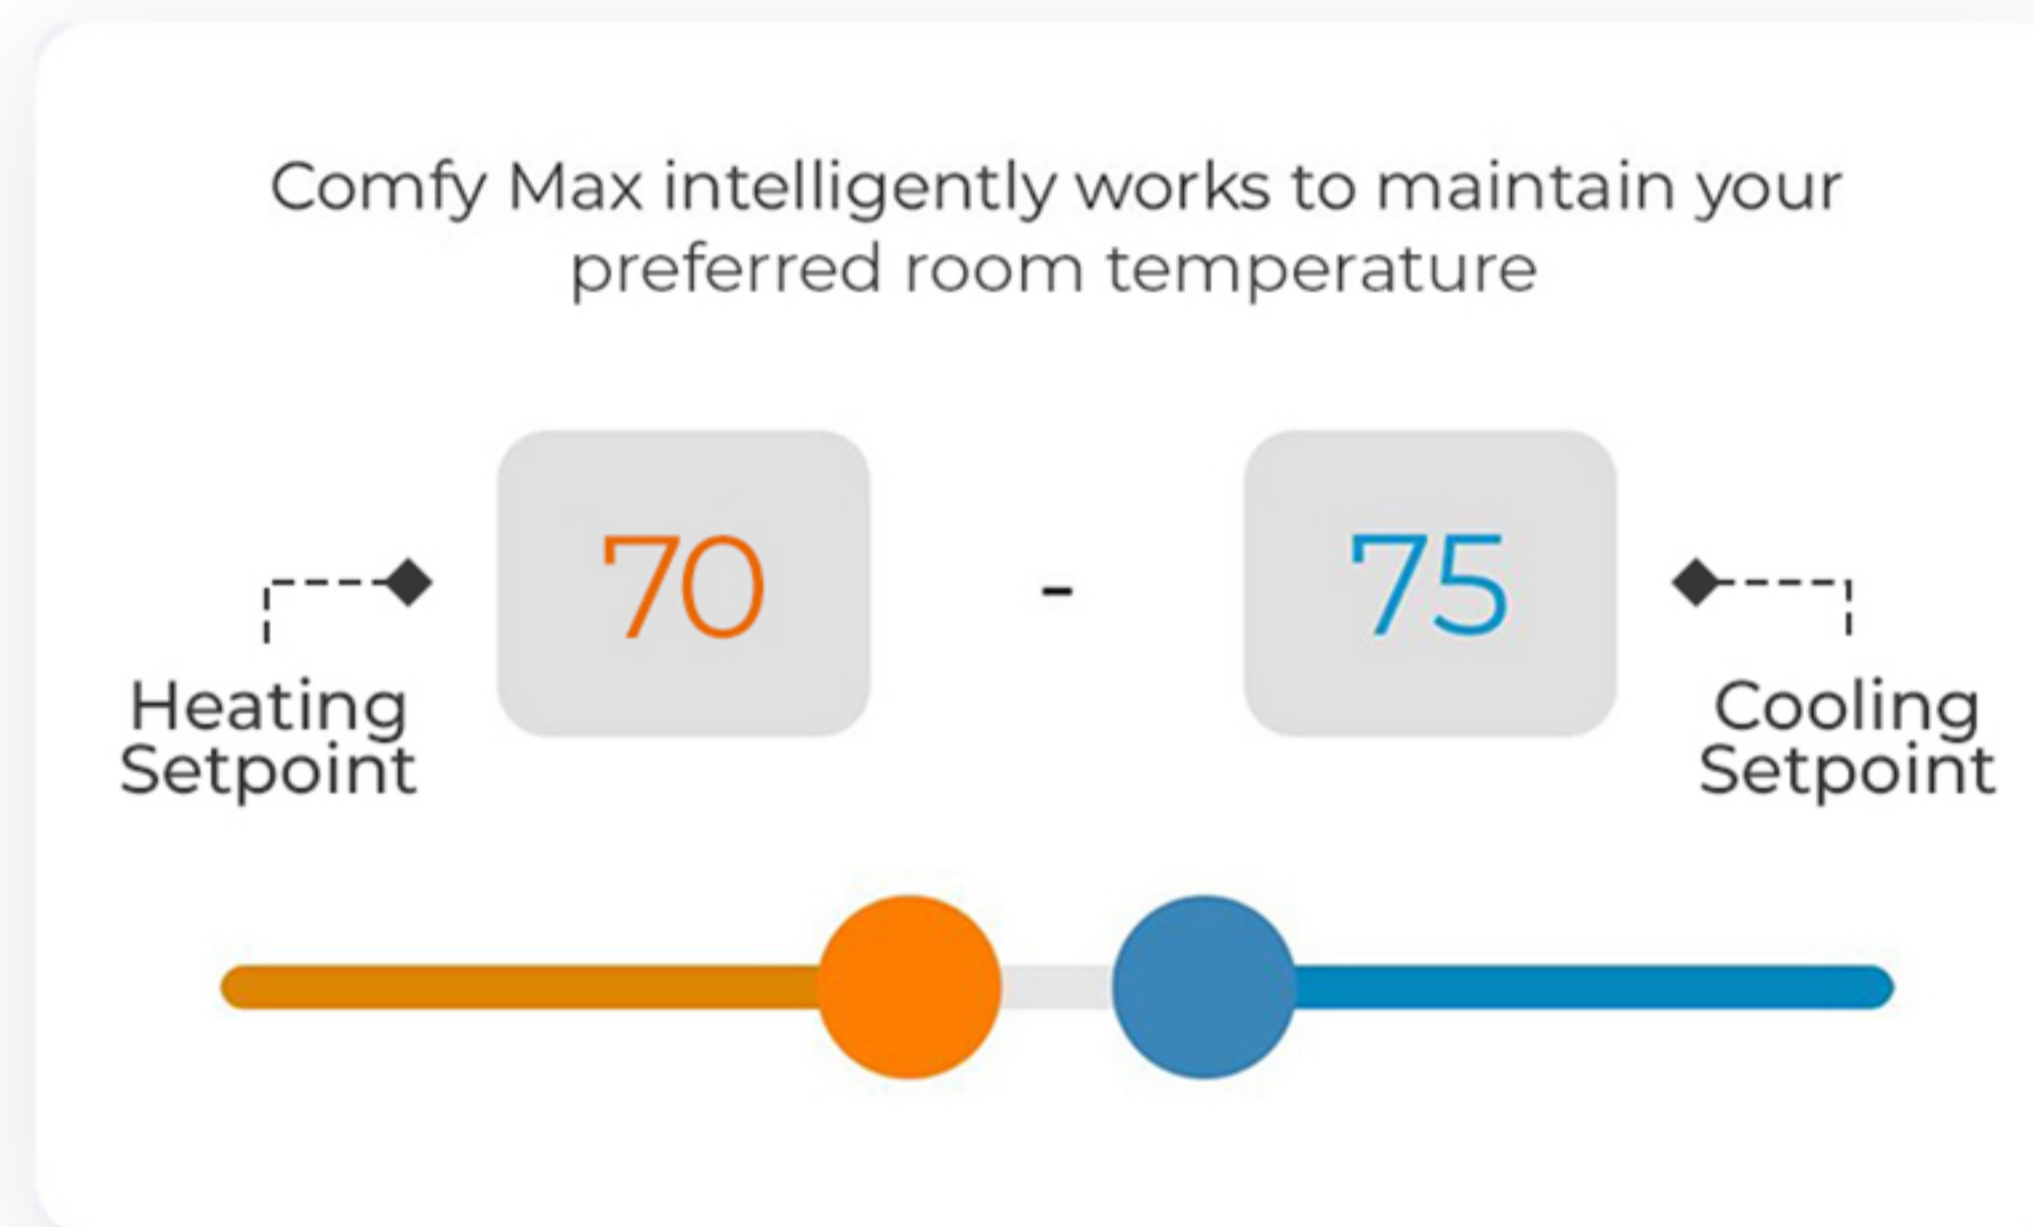

Cielo Breez Max

Award-Winning Smart Thermostat for Mini-Splits

Model:
BM101WA
(Black)

Model:
BM102WA
(White)

Auto Remote Detection

Equipped with an advanced auto remote detection algorithm, Cielo Breez Max can detect any mini-split brand and model automatically. Just point your remote at the Breez Max and press the power button once, it will automatically select the brand and model, ensuring seamless setup and compatibility.

Comfy Max

Comfy Max turns Cielo Breez Max into a true smart thermostat for mini-splits. It uses AI-based algorithms to adjust the temperature setpoints, fan speed, and mode of the mini-split to maintain your desired room temperature, preventing overheating or overcooling. You just have to set your desired heating & cooling setpoints and Breez Max will take care of the rest.