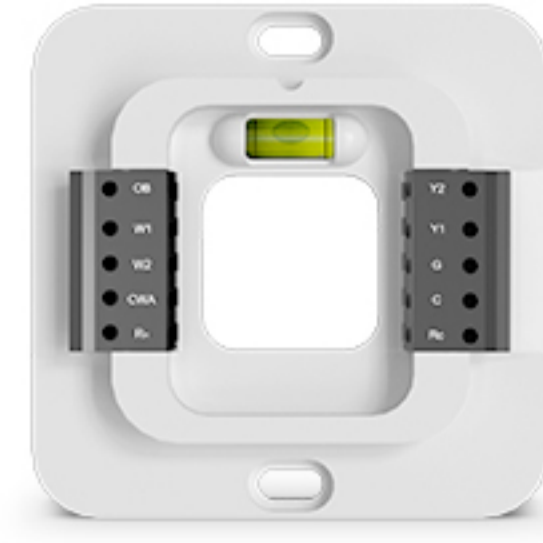

## What's in The Box?

Cielo Smart Thermostat Eco

Backplate

Wall Plate

C-Wire Adapter

User Manual  
& Wire Labels

Mounting Screws  
With Drywall Anchors