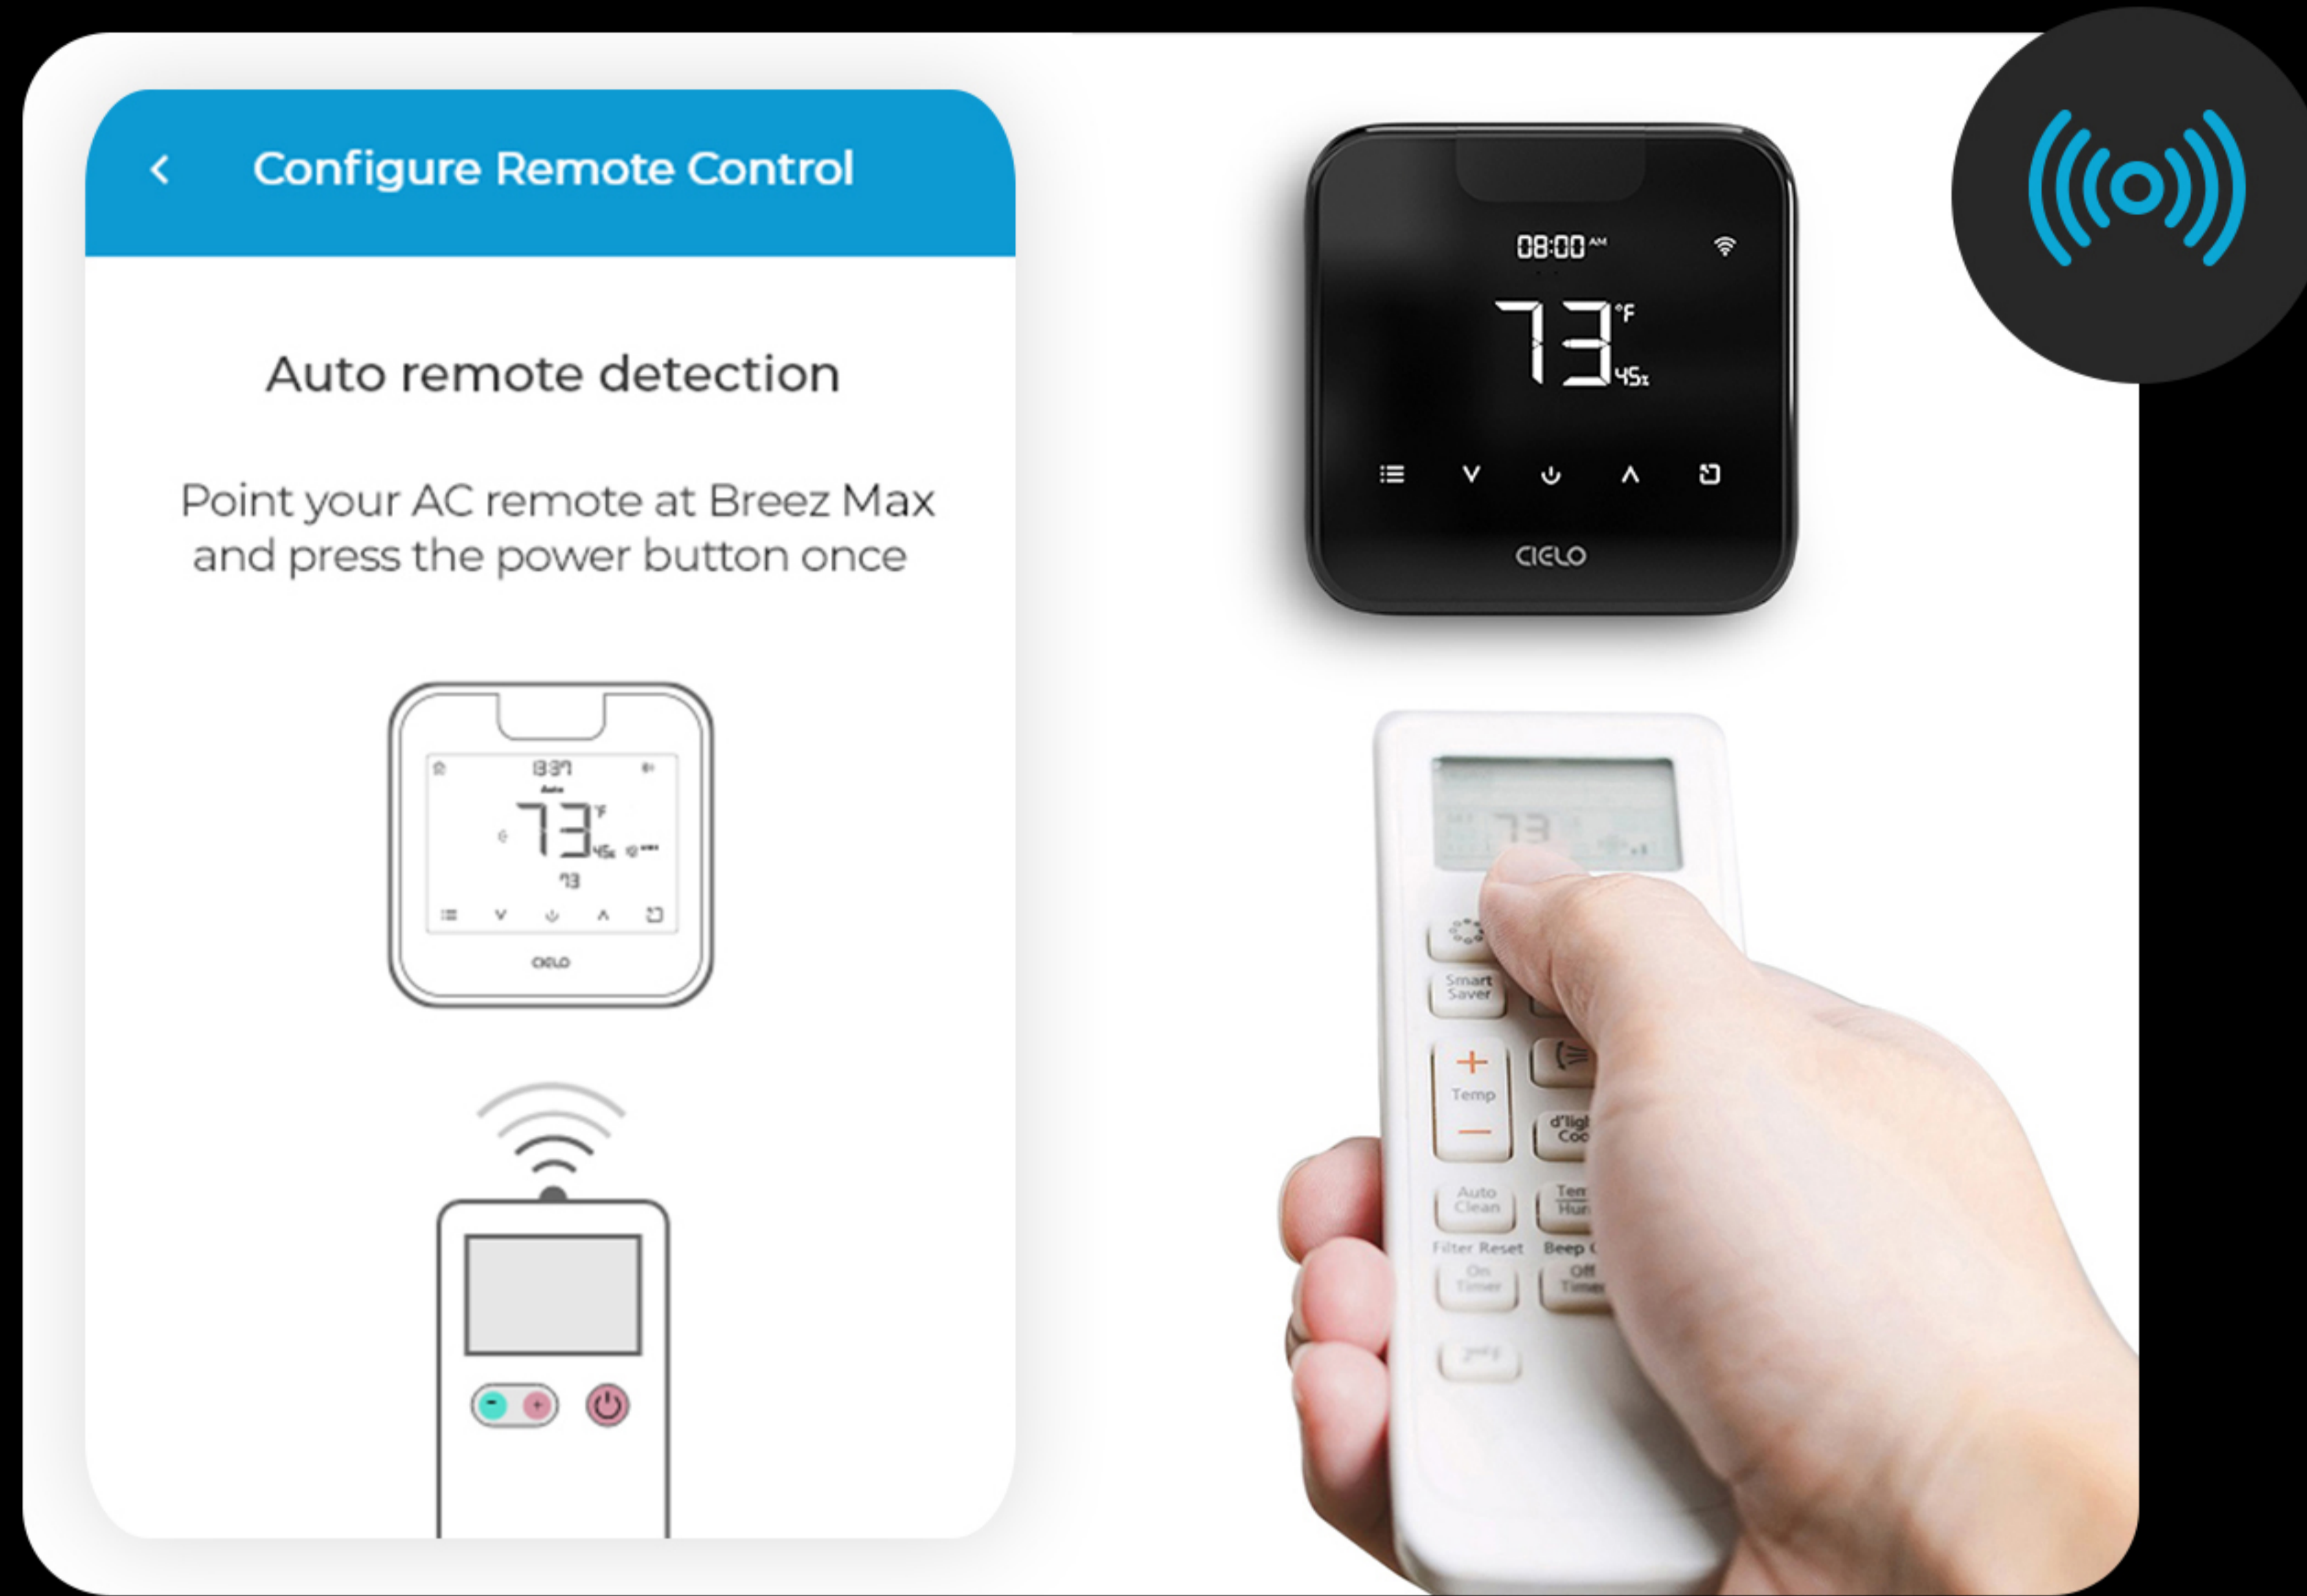

Table Stand

OR

Wall Mount

OR

Hard Wire

Intuitive Design, Simple Controls.
Cielo Home App - Comfort and Savings, All in One App.

Connect with Ease: Cielo's AI-Based Technology Auto-Detects the Manufacturer and Model of Your Mini-Split

Equipped with an advanced auto remote detection algorithm, Cielo Breez Max can detect any mini-split brand and model automatically. Just point your remote at the Breez Max and press the power button once — it will automatically select the brand and model, ensuring seamless setup and compatibility.

Comfy Max: Precisely Balanced - Eliminate Overheating and Overcooling With True Thermostat Precision

Comfy Max turns Cielo Breez Max into a true smart thermostat for mini-split. It uses AI-based algorithms to adjust the temperature setpoints, fan speed, and mode of the mini-split to maintain your desired room temperature, preventing overheating or overcooling. You just have to set your desired heating & cooling setpoints and Breez Max will take care of the rest.