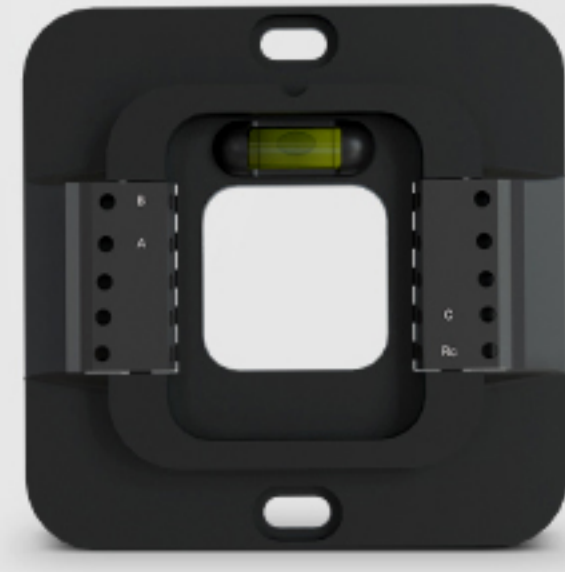

Equipped with an advanced auto remote detection algorithm, Cielo Breez Max can detect any mini-split brand and model automatically. Just point your remote at the Breez Max and press the power button once — it will automatically select the brand and model, ensuring seamless setup and compatibility.

Comfy Max: Precisely Balanced - Eliminate Overheating and Overcooling With True Thermostat Precision

Comfy Max turns Cielo Breez Max into a true smart thermostat for mini-split. It uses AI-based algorithms to adjust the temperature setpoints, fan speed, and mode of the mini-split to maintain your desired room temperature, preventing overheating or overcooling. You just have to set your desired heating & cooling setpoints and Breez Max will take care of the rest.

What's in the Box?

Cielo Breez Max

Backplate

Table Stand

Installation Manual

100V-240V USB Adapter with Cable

Mounting Screws With Drywall Anchors

Compatibility