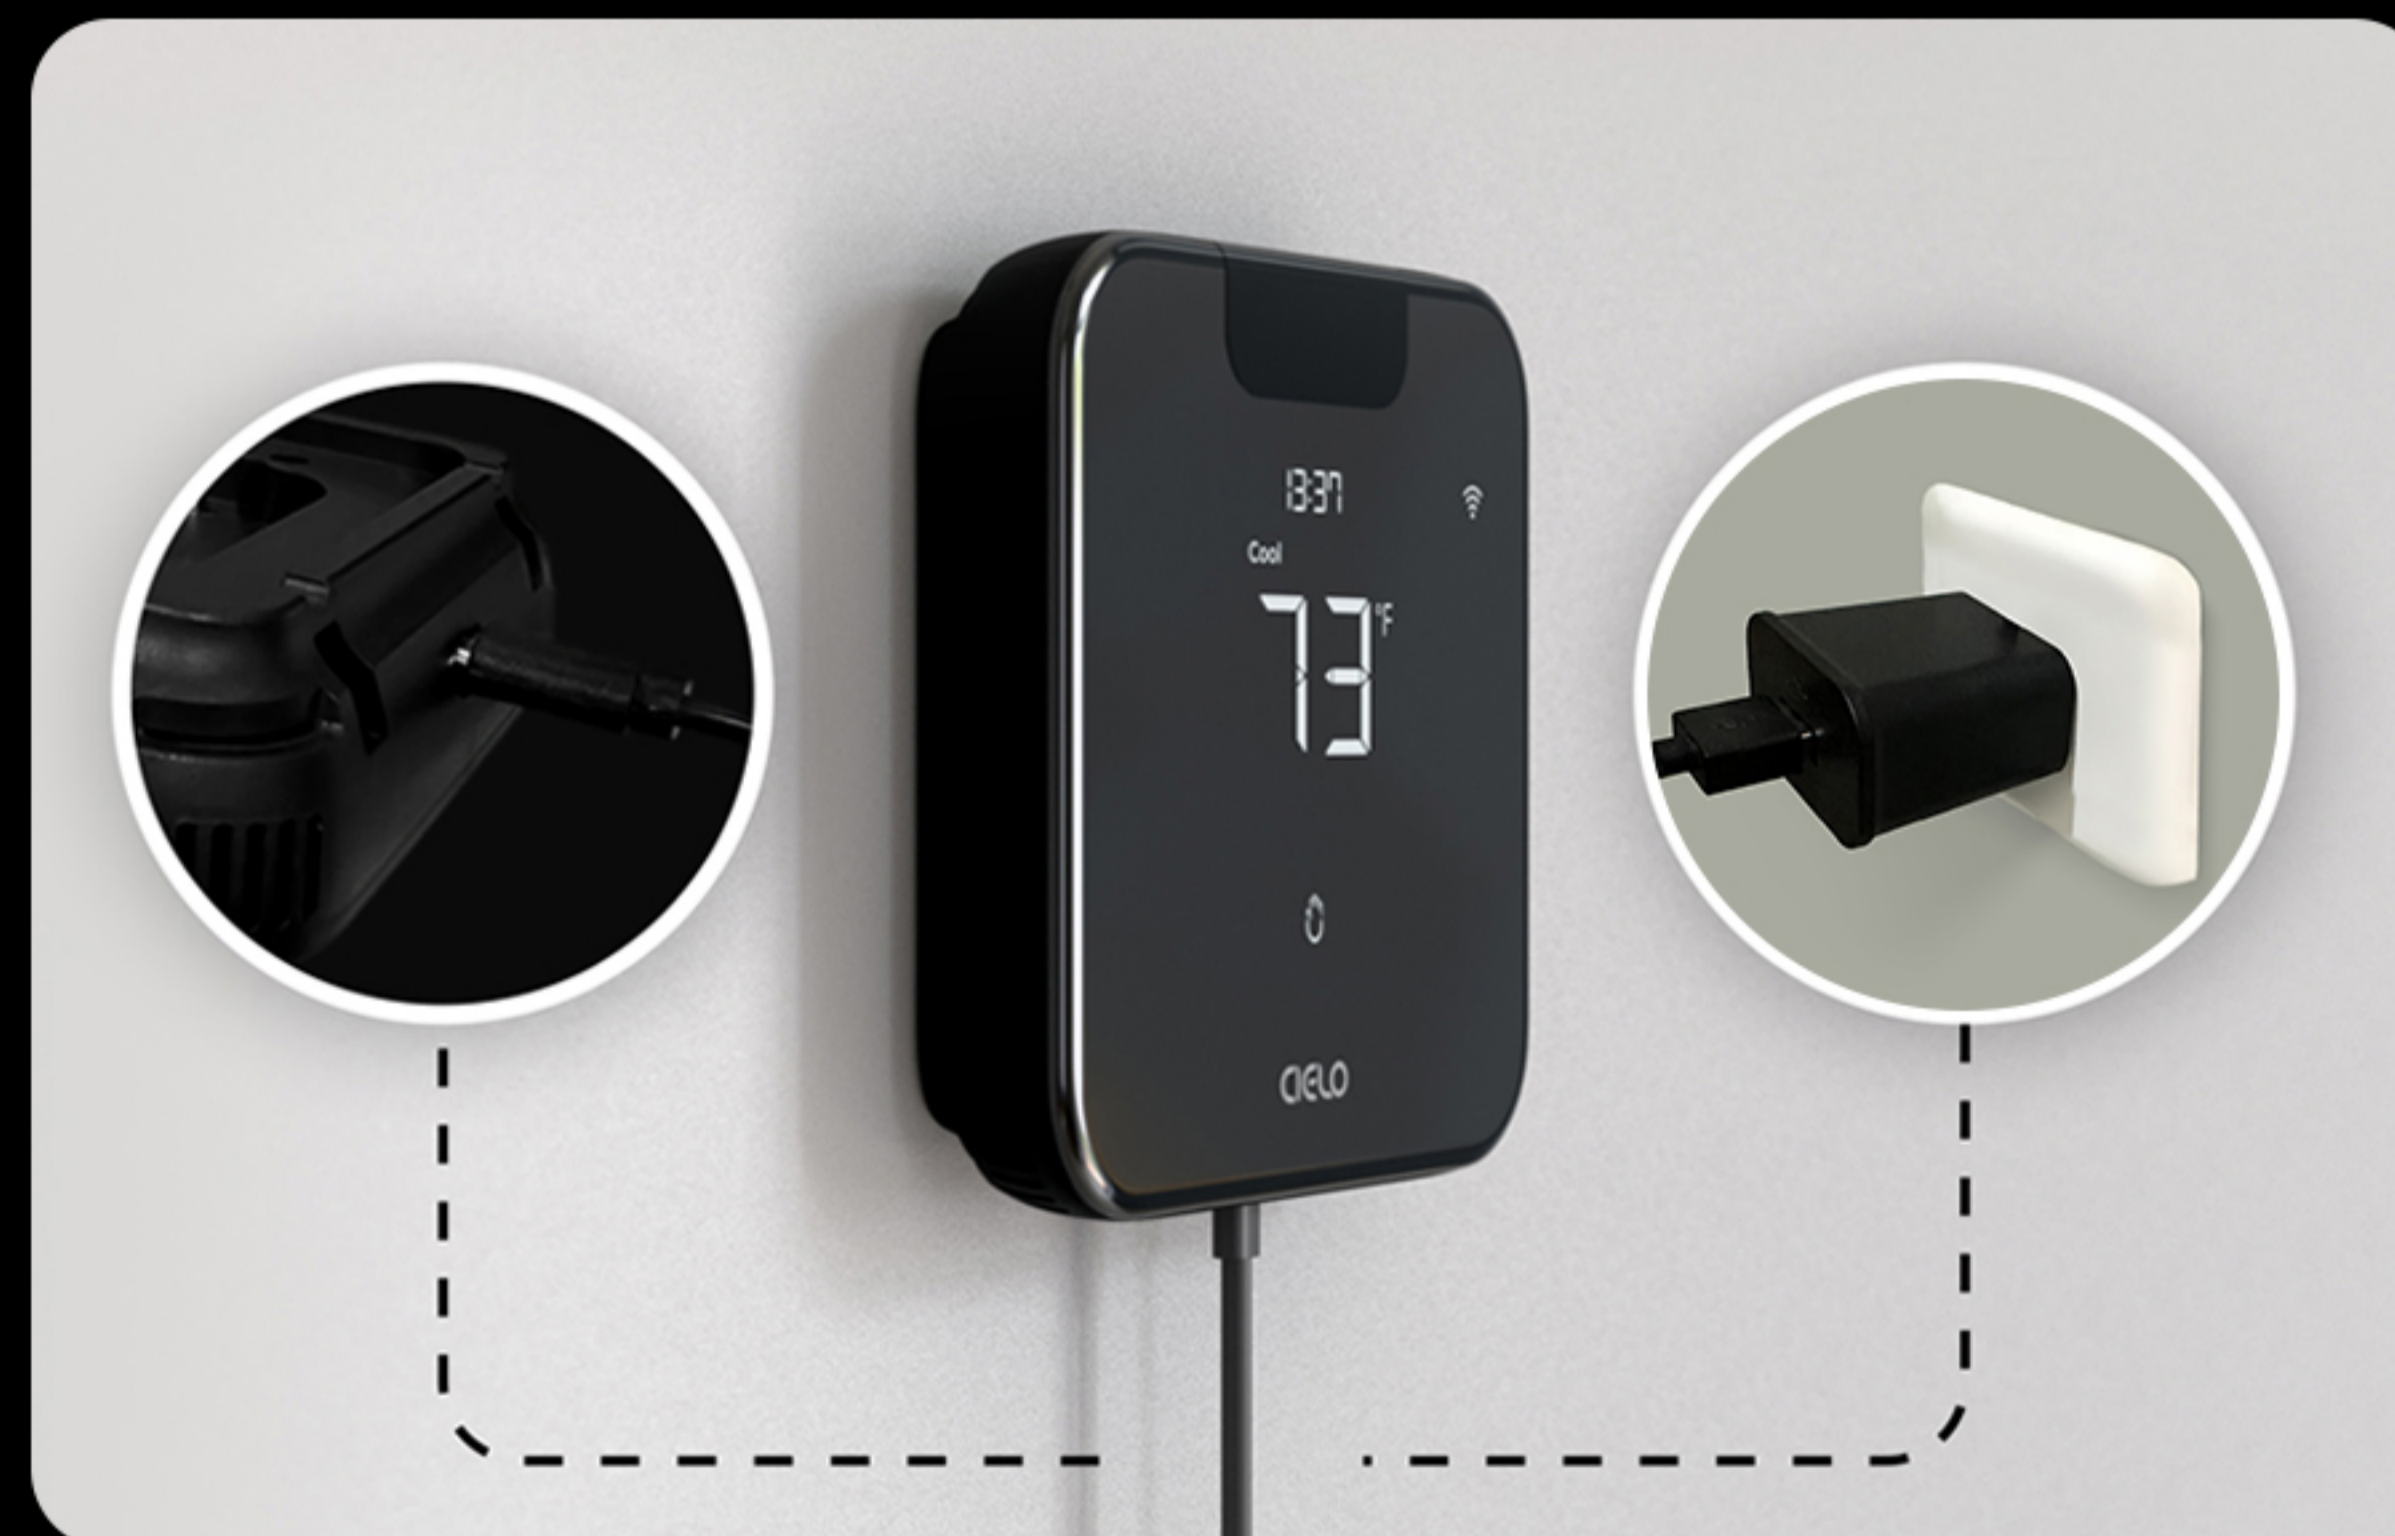

Table Stand

OR

Wall Mount

OR

Hard Wire

Intuitive Design, Simple Controls.
Cielo Home App - Comfort and Savings, All in One App.

Connect with Ease: Cielo's AI-Based Technology Auto-Detects the Manufacturer and Model of Your Mini-Split

Equipped with an advanced auto remote detection algorithm, Cielo Breez Max can detect any mini-split brand and model automatically. Just point your remote at the Breez Max and press the power button once — it will automatically select the brand and model, ensuring seamless setup and compatibility.

Comfy Max: Precisely Balanced - Eliminate Overheating and Overcooling With True Thermostat Precision

Comfy Max turns Cielo Breez Max into a true smart thermostat for mini-split. It uses AI-based algorithms to adjust the temperature setpoints, fan speed, and mode of the mini-split to maintain your desired room temperature, preventing overheating or overcooling. You just have to set your desired heating & cooling setpoints and Breez Max will take care of the rest.