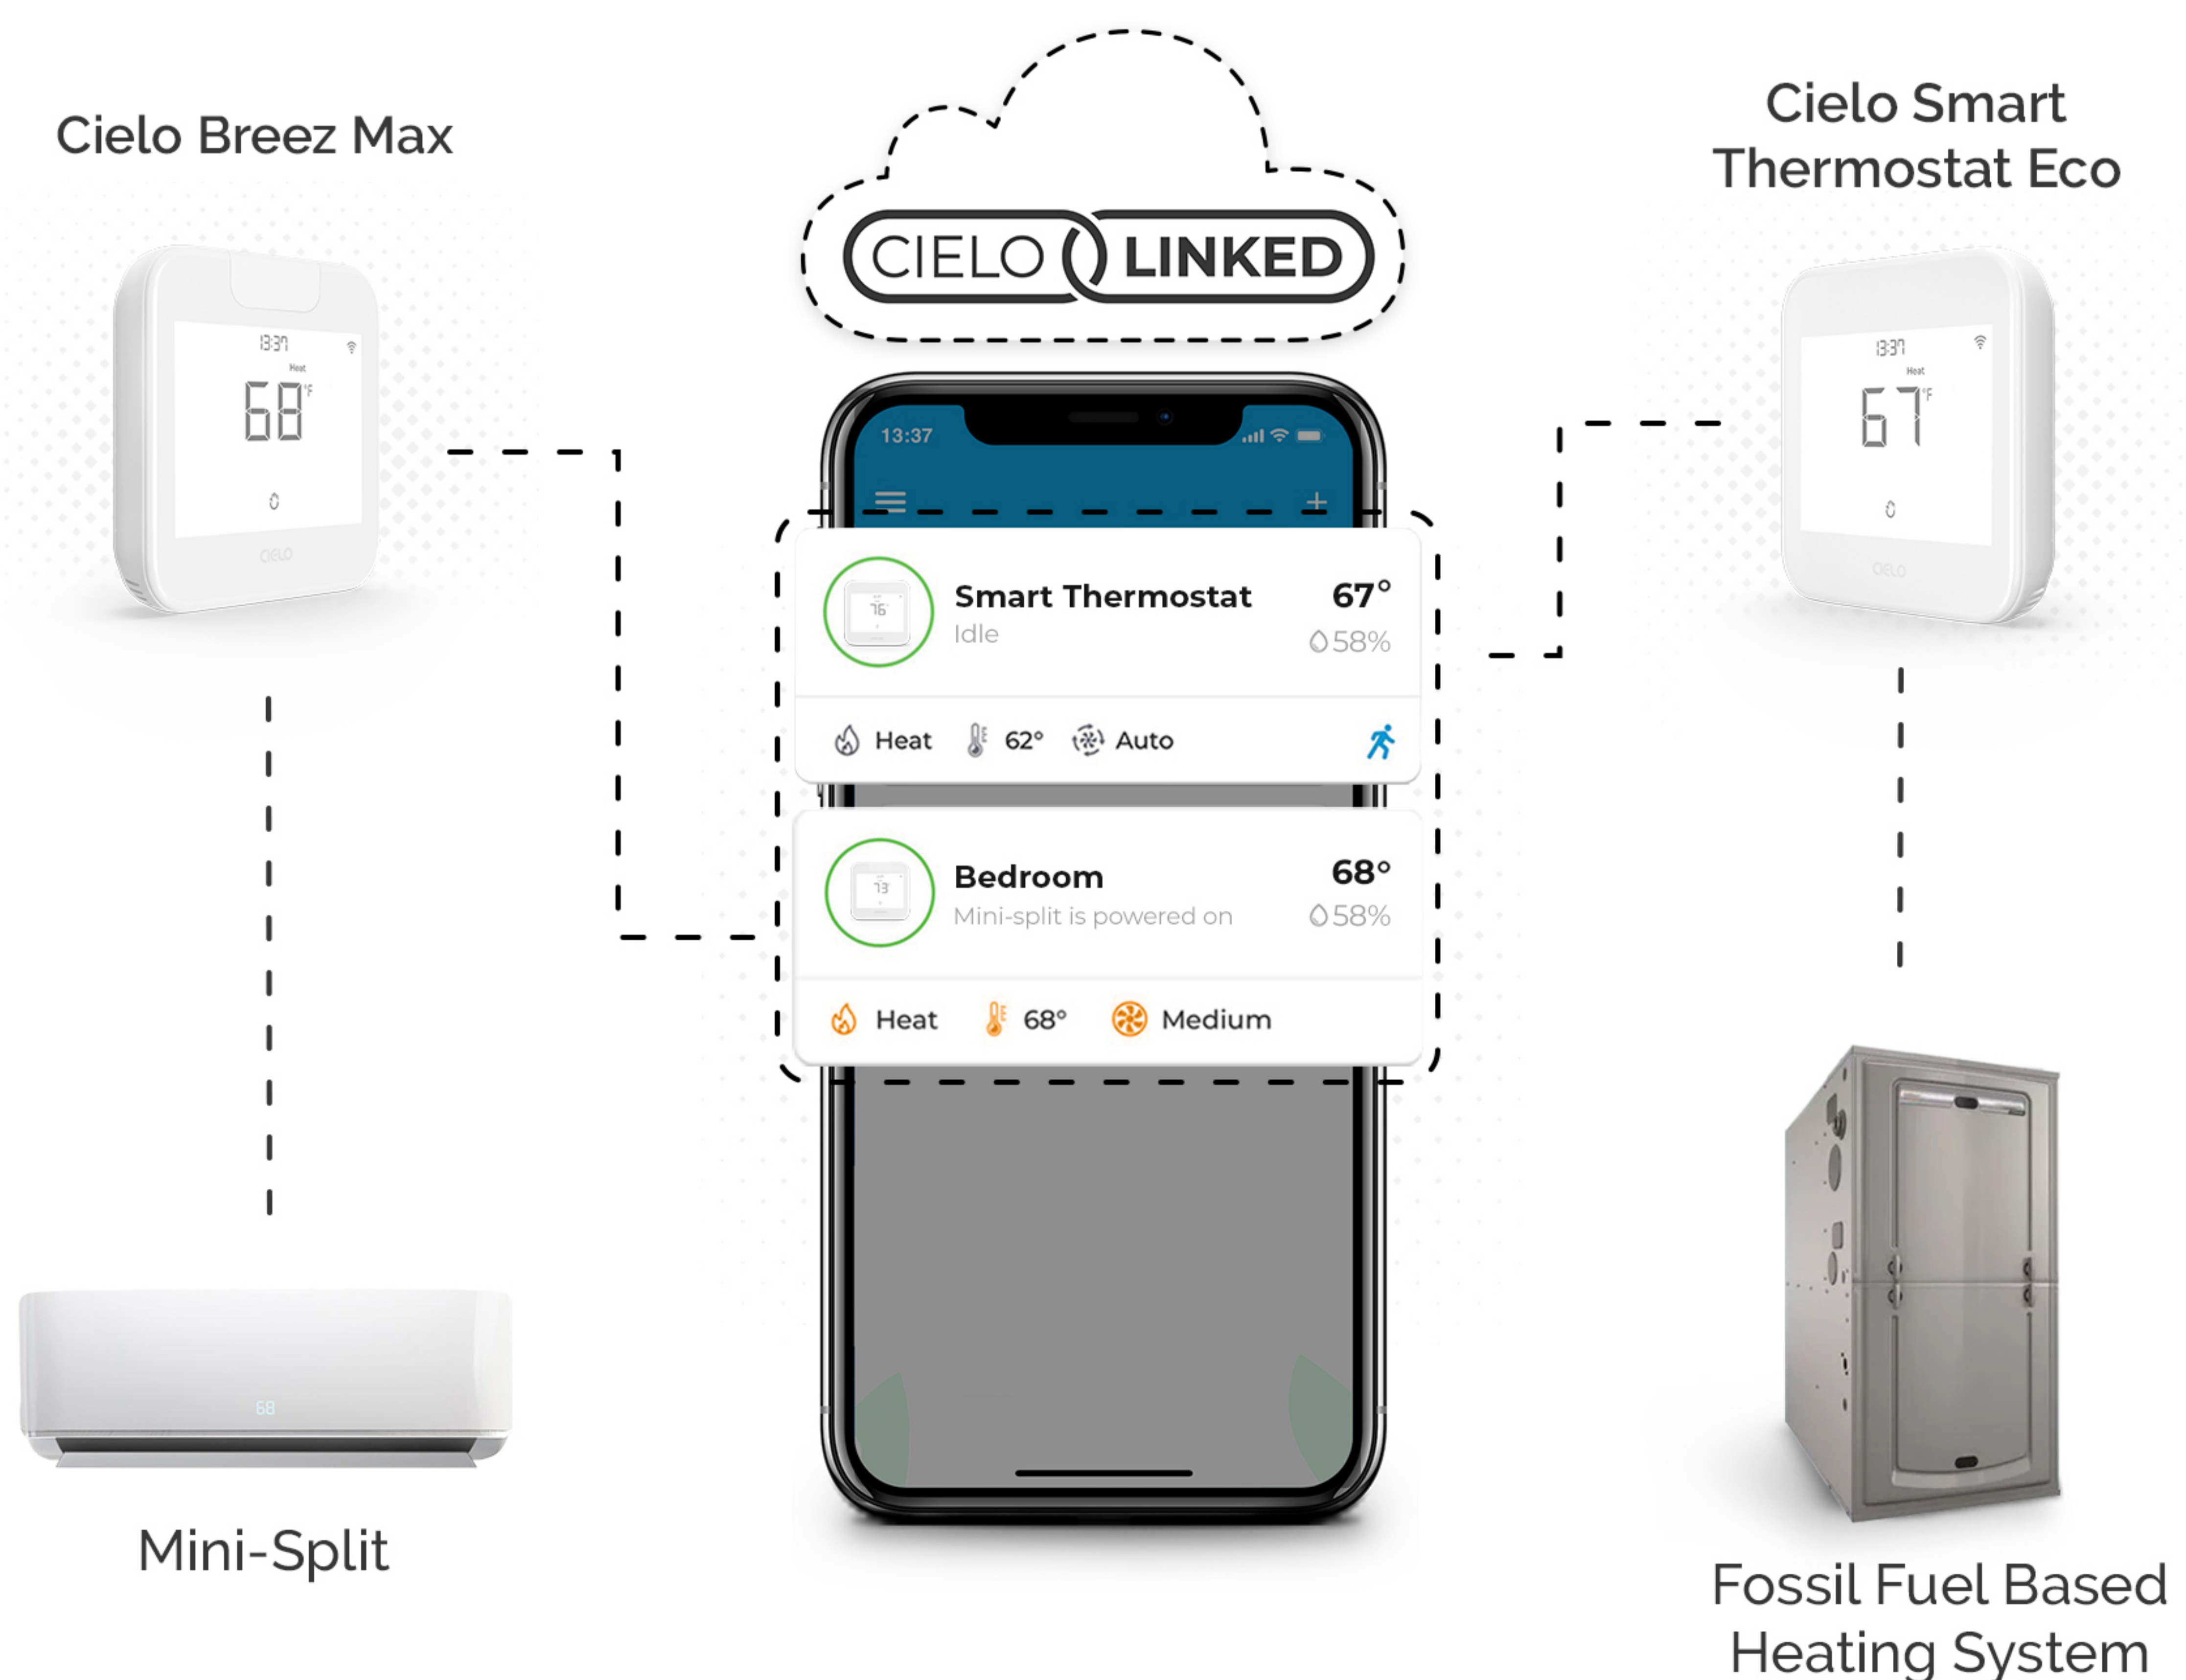

Free Support Included

AI-Based Comfy Max Mode

Simply set the desired room temperature level, and it will automatically maintain it throughout the day.

AI-Based Auto Detection Algorithm

Works with **500+** brands and **25,000+** AC models. **Automatically detects** an air conditioner brand and its model.

Cielo Smart Thermostat

(Dual Fuel Thermostat)

Perfect Addition to Your Smart Home

Supports **conventional systems** up to (2H/2C) & **heat pumps (4H/2C)** with **auxiliary heat.**

Wire Terminals

OB	Y2
W1	Y1
W2	G
CWA	C
RH	RC