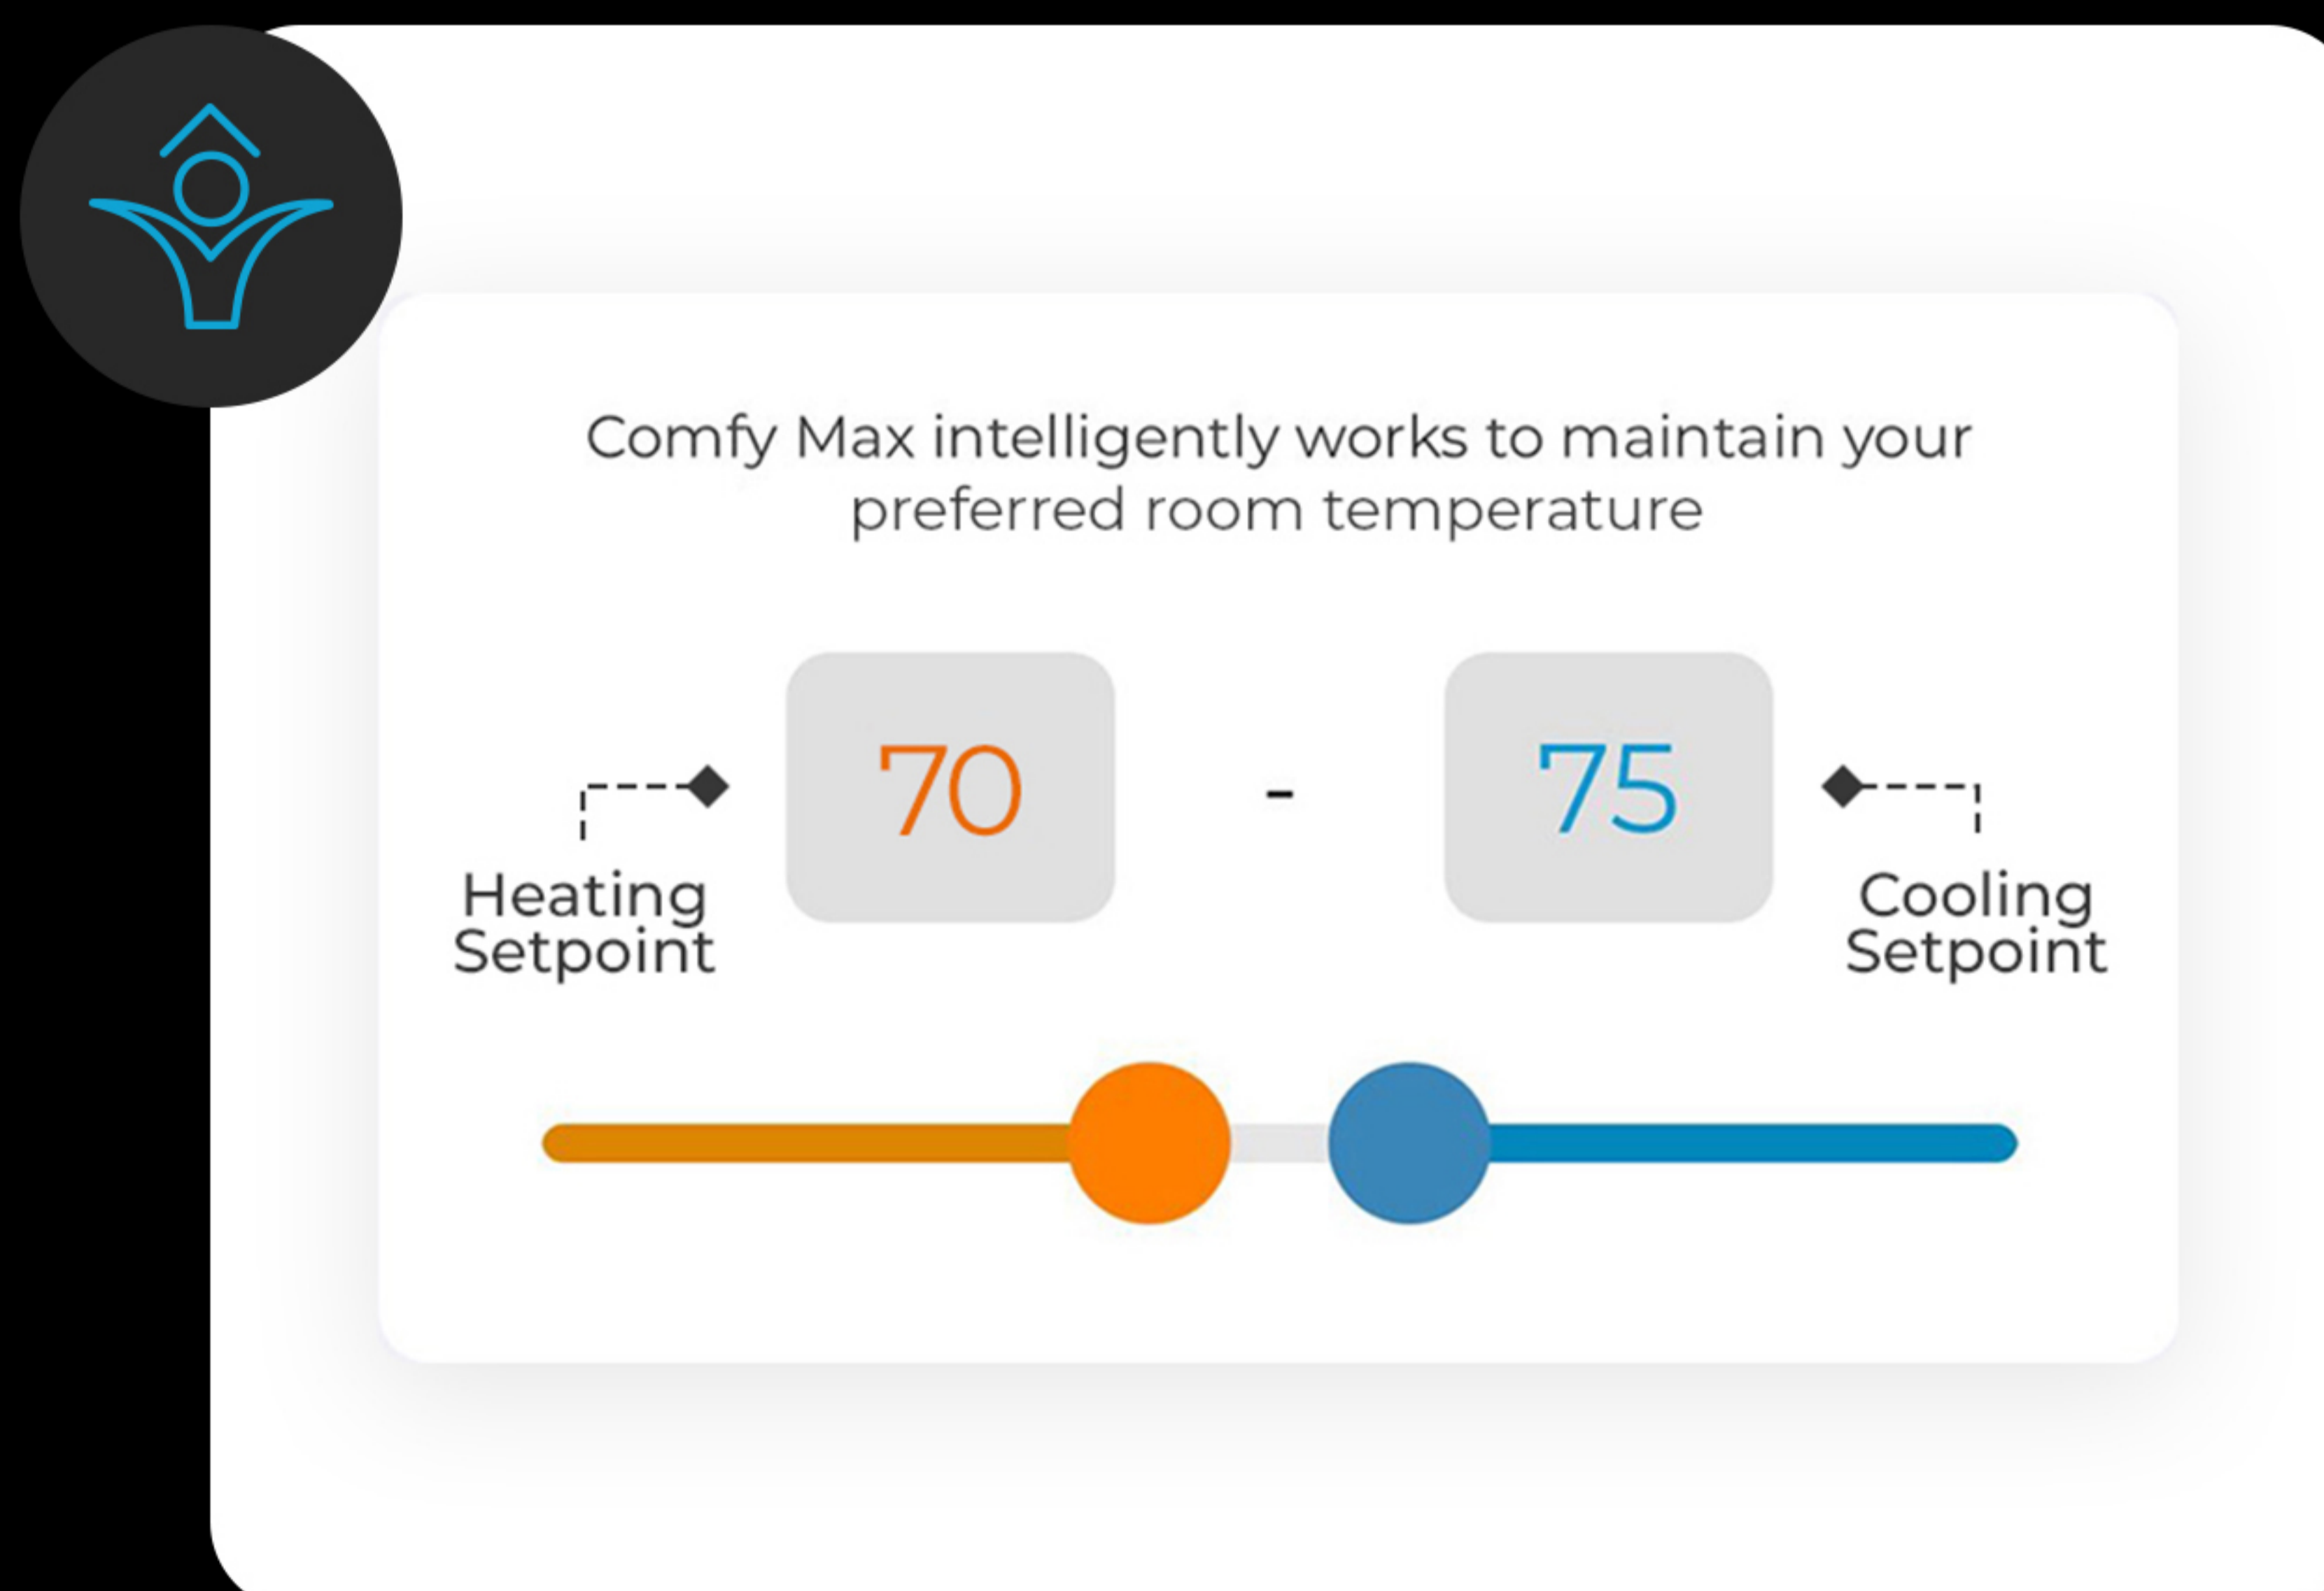

Comfy Max: Precisely Balanced - Eliminate Overheating and Overcooling With True Thermostat Precision

Comfy Max turns Cielo Breez Max into a true smart thermostat for mini-split. It uses AI-based algorithms to adjust the temperature setpoints, fan speed, and mode of the mini-split to maintain your desired room temperature, preventing overheating or overcooling. You just have to set your desired heating & cooling setpoints and Breez Max will take care of the rest.