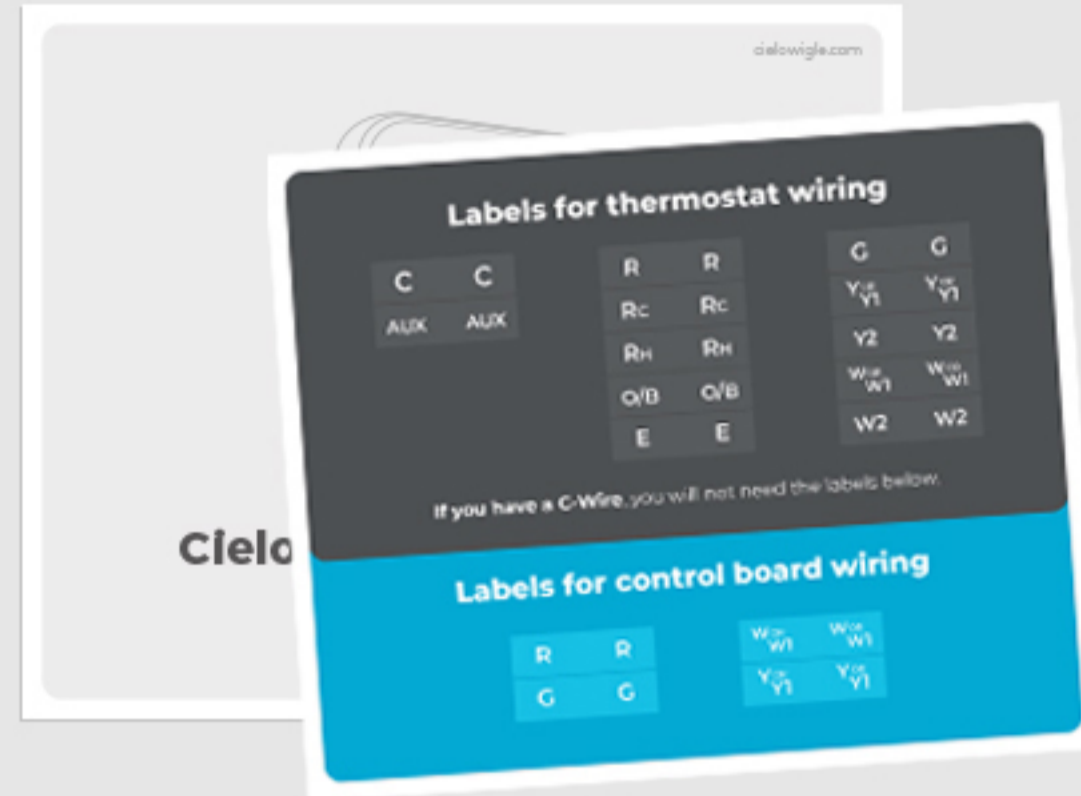

What's in the Box?

Cielo Smart
Thermostat Eco

Thermostat
Backplate

Thermostat
Wall Plate

C-Wire
Adapter

User Manual
& Wire Labels

Screws and
Drywall Anchors

Compatibility