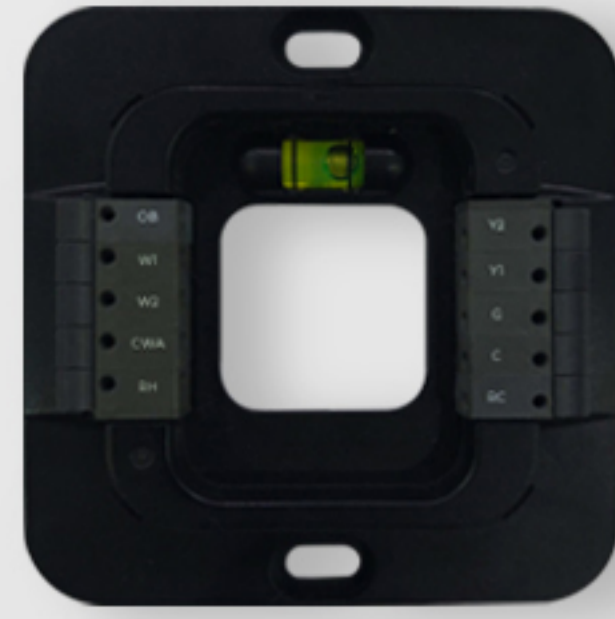

Cielo Home App: Your Energy Saving Partner. Making Smart Thermostats Even Smarter.

What's in the Box?

Cielo Smart Thermostat

Thermostat Backplate

Thermostat Wall Plate

C-Wire Adapter

Installation Guide & Wire Labels