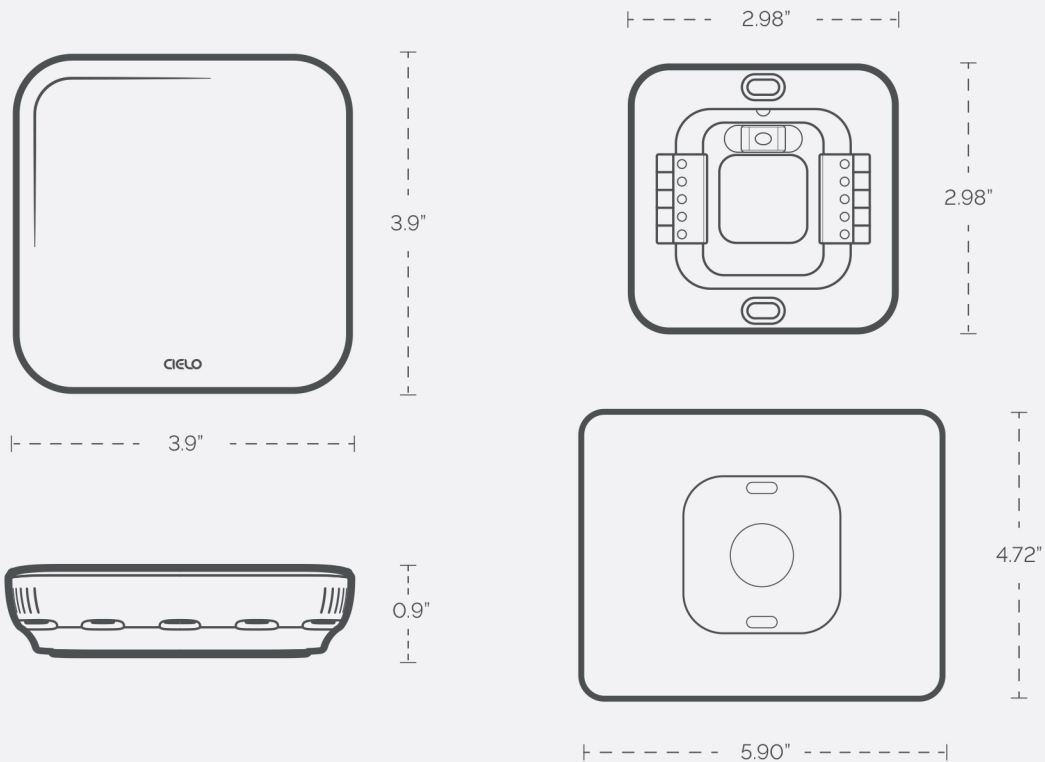

What's in the Box?

Product Dimensions

© 2023 Cielo WiGle Inc. All rights reserved. Cielo Breez Lite, Cielo Breez Eco, Cielo Breez Plus, Cielo Breez Max, Cielo Breez, Cielo Smart Thermostat, Cielo Smart Thermostat Eco, Cielo Home, Cielo World, and Cielo are trademarks of Cielo WiGle Inc. Apple Inc. App Store is a service mark of Apple Inc. Google and Google Play are trademarks of Google LLC. Amazon, Alexa, and all related logos are trademarks of Amazon.com, Inc. or its affiliates. Samsung and Samsung SmartThings are trademarks of Samsung Electronics Co., Ltd. IFTTT is a trademark of IFTTT, Inc.